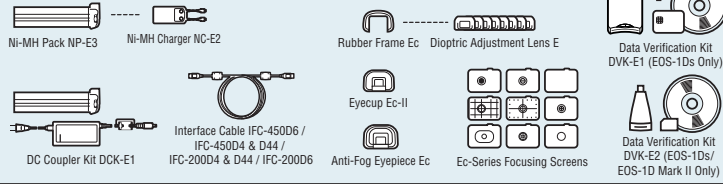

EOS-1Ds & EOS-1D Mark II Only