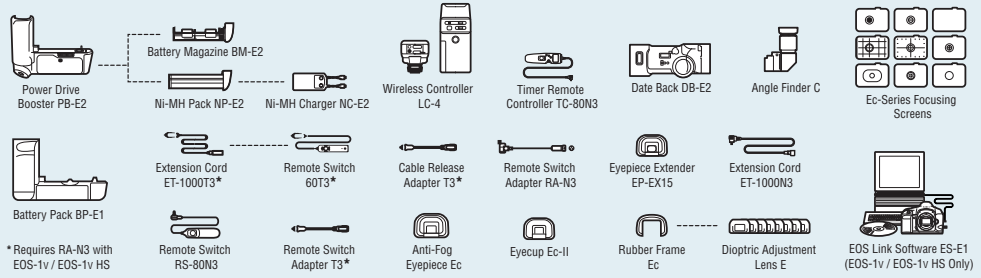

EOS 10D Only

EOS 10D & EOS Digital Rebel Only

EOS Digital Rebel Only

*Requires RA-N3 with EOS-1v / EOS-1v HS