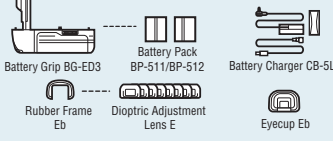

EOS 10D Only